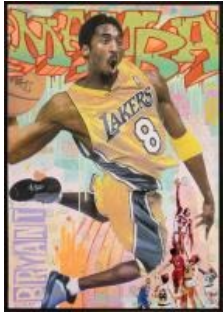

MEDIA CONTACT:

Julie Kolka
RFA Decor - A Rosenbaum
Art Company
juliek@rfadecor.com
561-994-4422 x136

"Mamba" is a hand-embellished giclée on canvas of an original mixed media work by artist Kevin Wenner.
H: 60" x W: 44" x D: 2"

"Cram 3" is a hand-embellished giclée on fine art paper of an original acrylic painting by artist Evan Taylor.
H: 37" x W: 29" x D: 2"

"Up and Down" is a hand-embellished giclée on fine art paper of an original acrylic painting by artist Robert Robinson.
H: 38" x W: 34" x D: 2"

"Perfect Day" is a set of 22 resin and ink wall sculptures by 713 Resin including five 8" diameter, six 6" diameter and eleven 3" diameter sculptures.
H: 43" x W: 29" x D: 2"

"Pull Me Close - Don't Let Go" is a giclée on acrylic from an original mixed media work by artist Robert Mars.
H: 50" x W: 20" x D: 2"